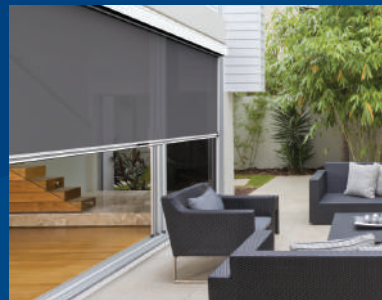

TRACK-GUIDED

STYLISH PELMET

DISCREET DESIGN

Connect with the outdoors

Ziptrak® blinds allow you to control airflow, light and temperature whilst remaining connected with nature. Relax and indulge in your own private retreat.

Centre-Lock-Release

The blind can be left at any height or locked at the lowest position. Unlock and operate from the centre with one easy movement.

Sunscreen Mesh and PVC

The blind material is available in a wide range of colours and transparencies. Control the elements, but maintain your view.